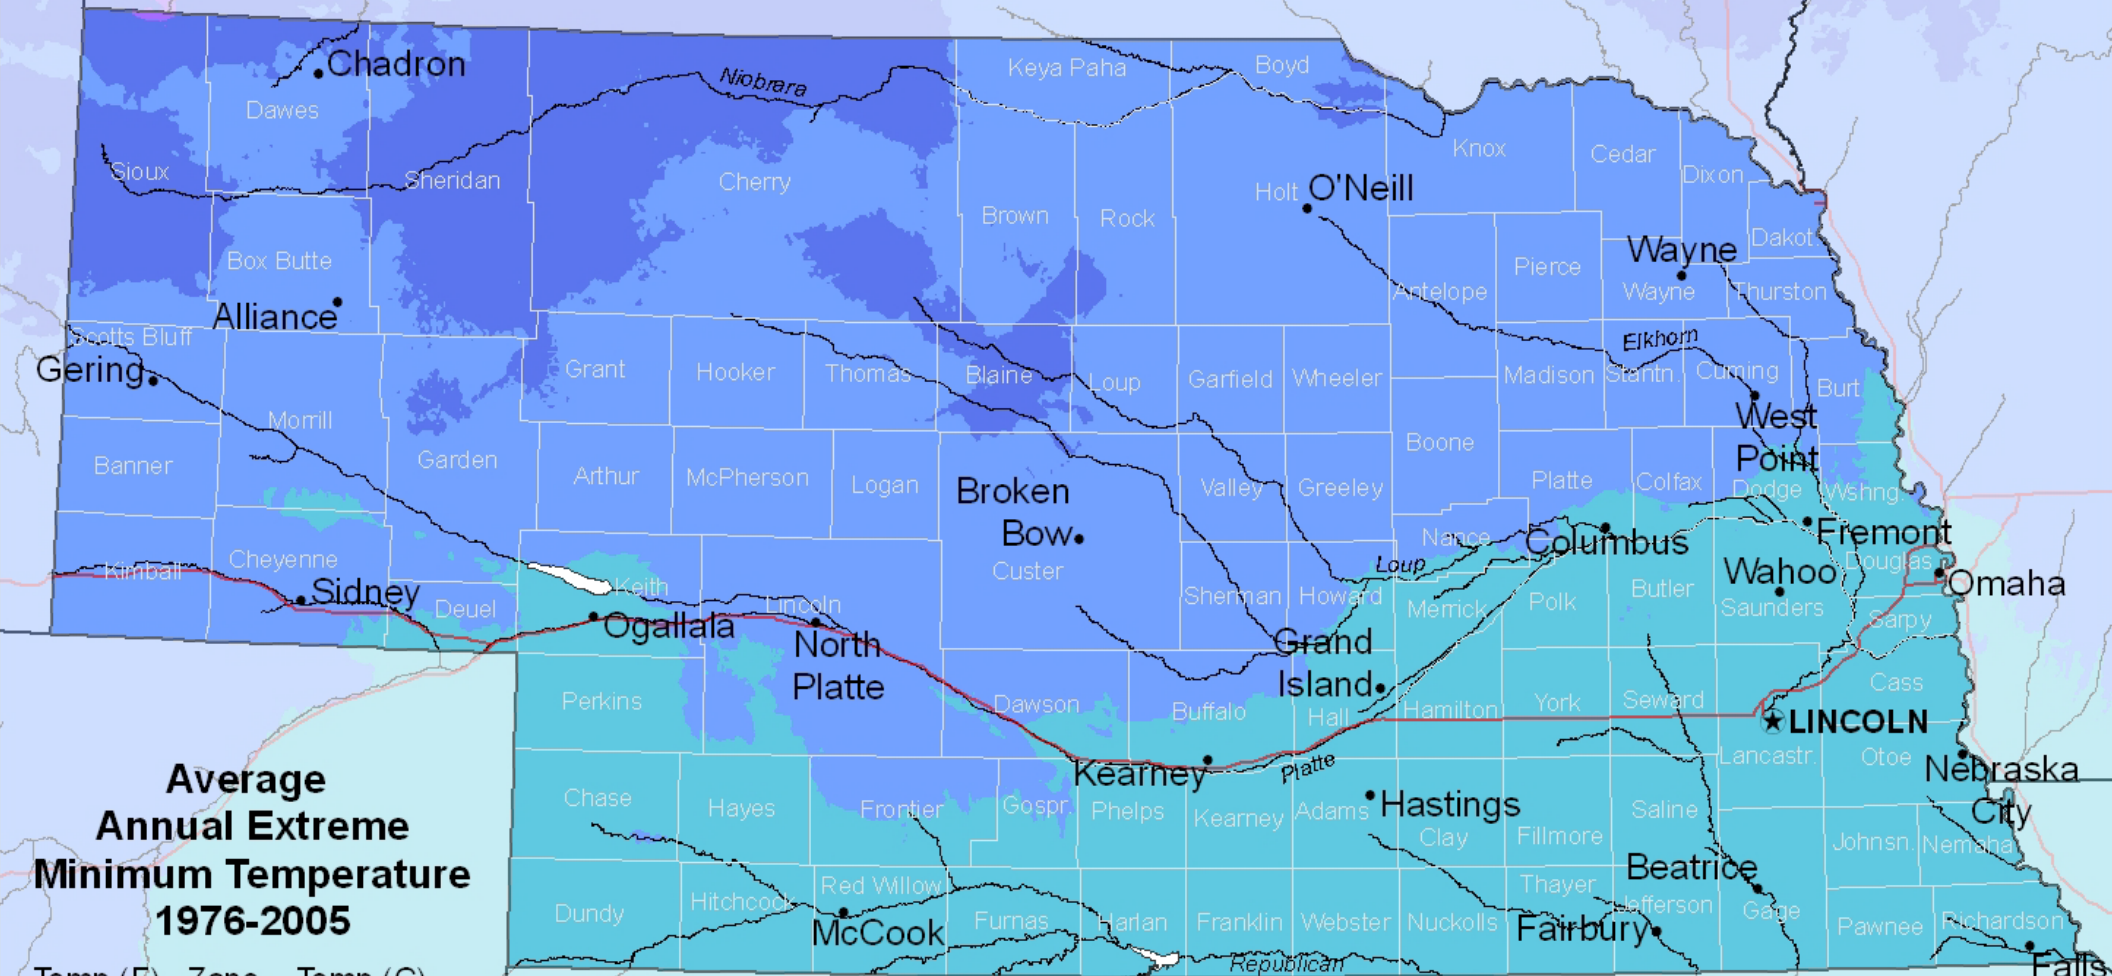

Plant Hardiness Zone Map

Nebraska

Average Annual Extreme Minimum Temperature 1976-2005

Temp (F)	Zone	Temp (C)
-30 to -25	4a	-34.4 to -31.7
-25 to -20	4b	-31.7 to -28.9
-20 to -15	5a	-28.9 to -26.1
-15 to -10	5b	-26.1 to -23.3

Mapping by the PRISM Climate Group
Oregon State University