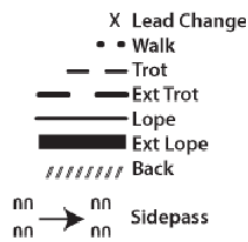

Nebraska 4-H Ranch Riding Pattern - pg. 84 in the 4-H Rule book

1. Walk to the left around corner of the arena
2. Trot
3. Extend alongside of the arena and around the corner to center
4. Stop, side pass right
5. 360 turn each direction (either way first)
6. Walk
7. Trot
8. Lope left lead
9. Extend the lope
10. Change leads (simple or flying)
11. Collect to the lope
12. Extend Trot
13. Stop and back