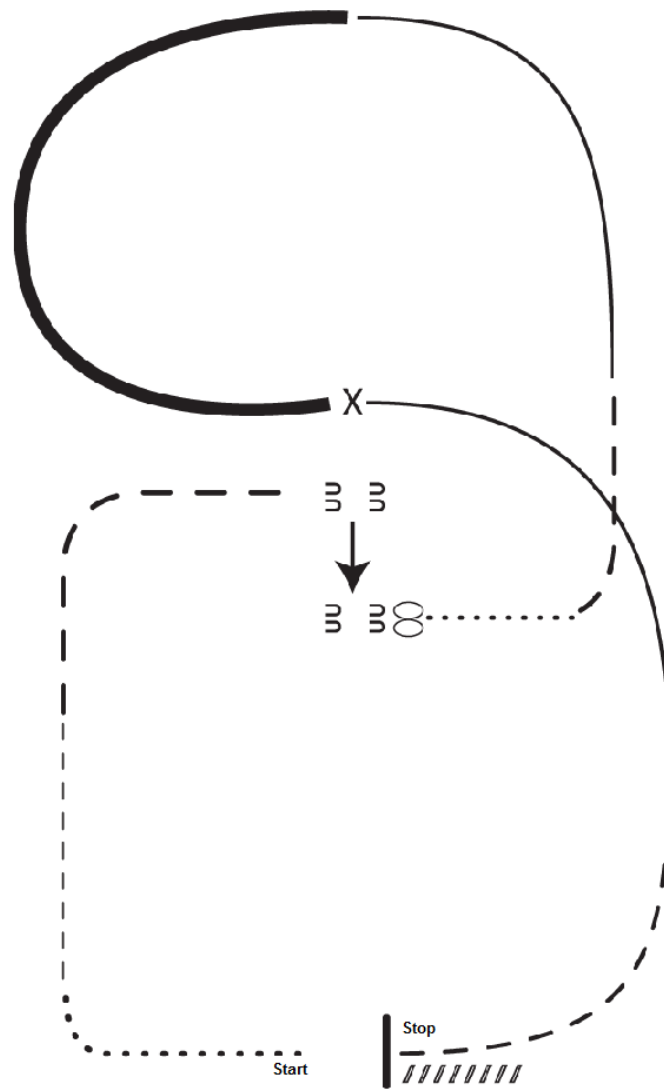

Nebraska 4-H Ranch Riding Pattern - pg. 84 in the 4-H Rule book

1. Walk to the left around corner of the arena
2. Trot
3. Extend alongside of the arena and around the corner to center
4. Stop, side pass right
5. 360 turn each direction (either way first)
6. Walk
7. Trot
8. Lope left lead
9. Extend the lope
10. Change leads (simple or flying)
11. Collect to the lope
12. Extend Trot
13. Stop and back