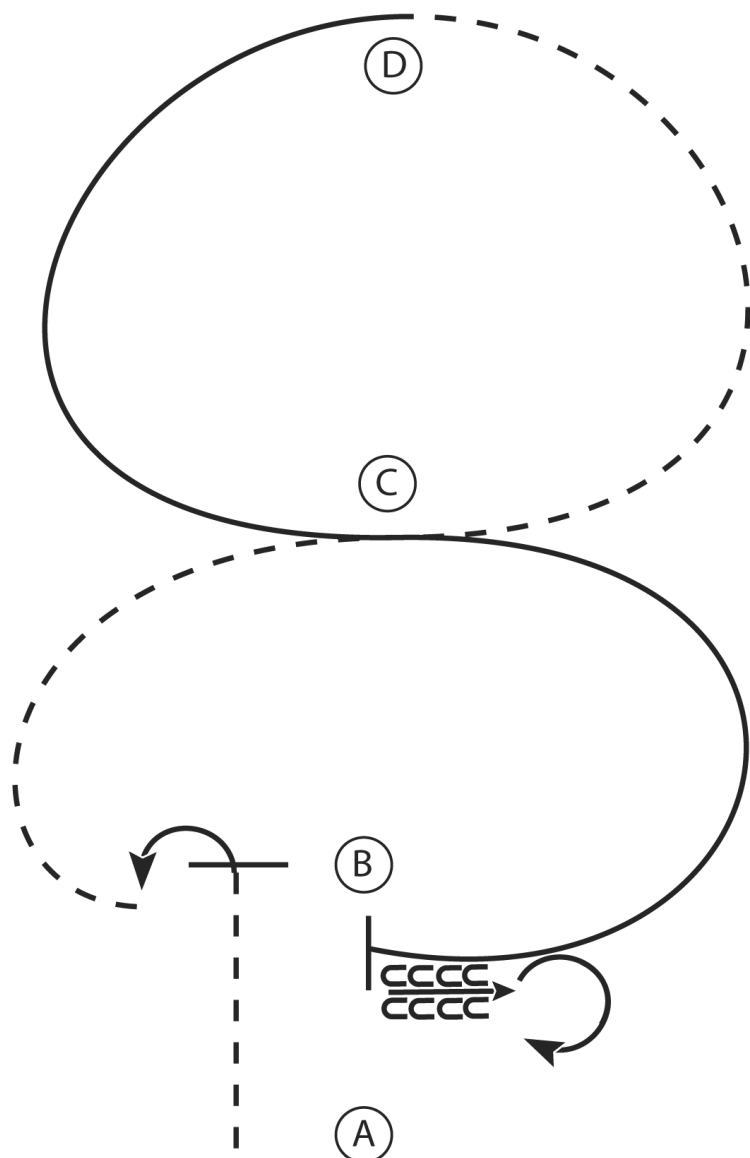

Lancaster County Super Fair -4H Horse Show

English (Hunt Seat) Equitation (Senior Division)

Show Date: 08-03-2023

w w w . H o r s e S h o w P a t t e r n s . c o m

w w w . H o r s e S h o w P a t t e r n s . c o m

1. Sitting trot A to B
2. Stop at B and perform a 90 degree turn to the left on the forehand
3. Posting trot on the left diagonal in a half circle to C
4. At C change diagonals and posting trot a half circle to D
5. At D canter on the left lead in a half circle to C and continue in a half circle to B
6. Stop at B and back 4 steps
7. Perform a 270 degree turn to the right on the hindquarters

Walk
Trot	-----
Extended Trot	-----
Canter	—————
Leg Yield	
Lead Change	↘
Back	←←←←
Marker	Ⓚ
Sidepass	←←←←

[HSE/3-7]

Pattern Provided by:
Rachel Crook