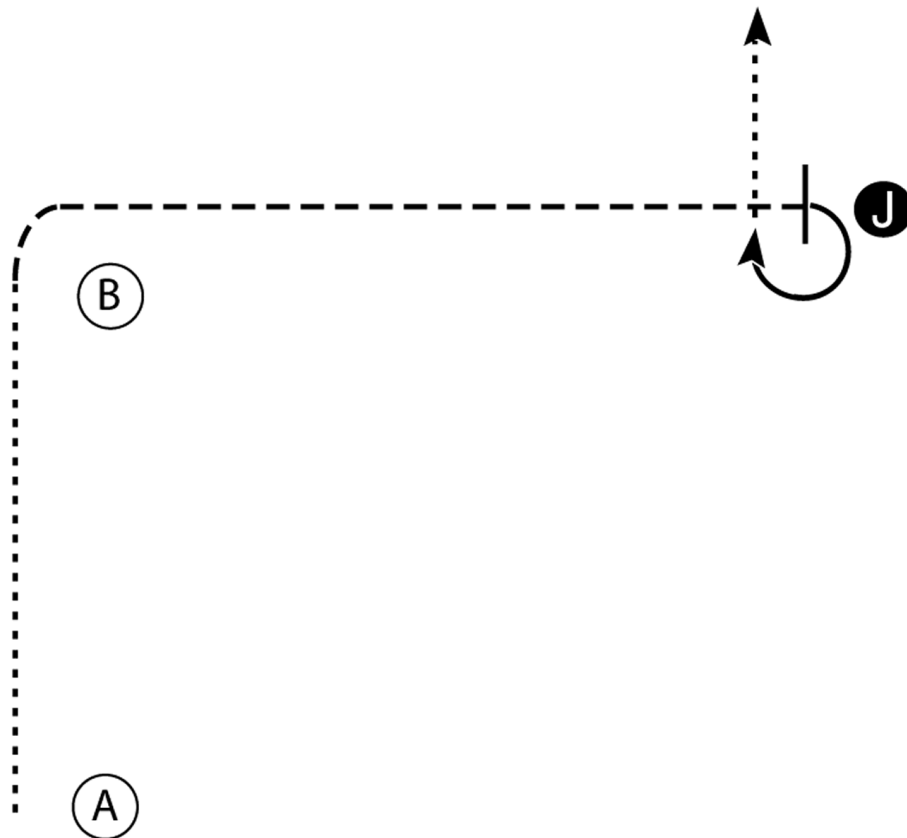

Lancaster Co. Fair

English Showmanship (Elementary)

Show Date: 07-28-2022

w w w . H o r s e S h o w P a t t e r n s . c o m

w w w . H o r s e S h o w P a t t e r n s . c o m

1. Walk from A to B.
2. Trot from B to the Judge.
3. Stop and set up for inspection.
4. When dismissed perform a 270 degree turn and walk straight away from the Judge.

Walk 

Trot 

Back 

Marker 

Judge 

[SWT-2]

Pattern Provided by:
Mackenzie Main