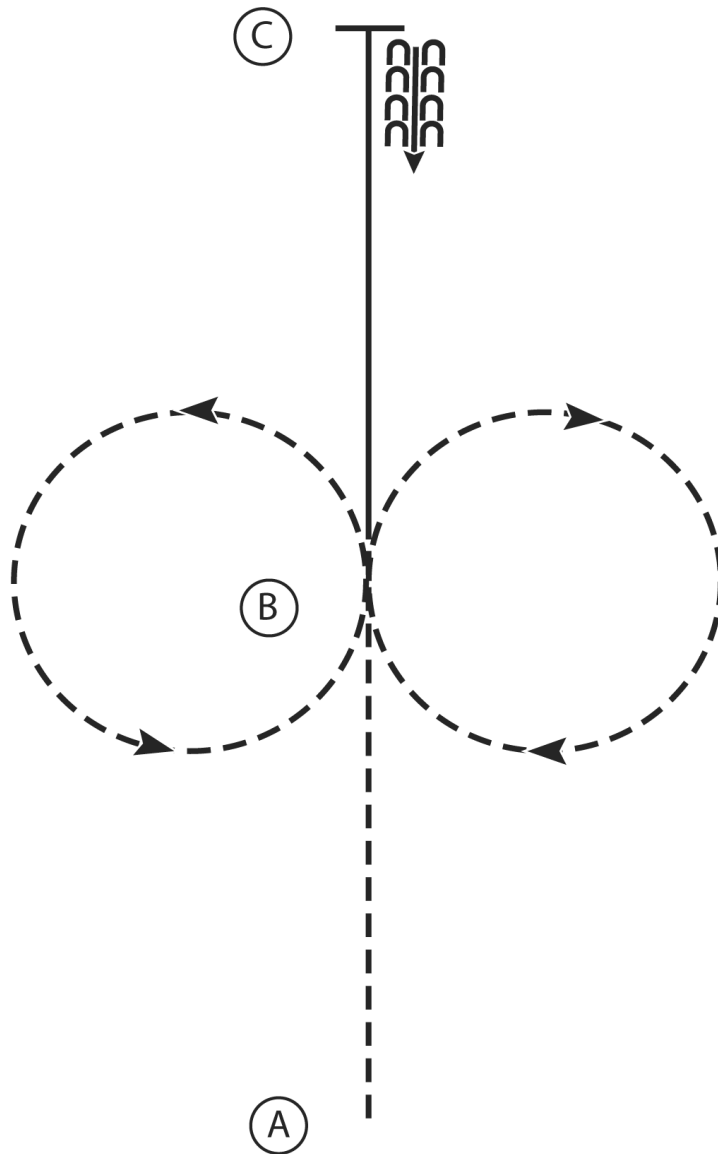

2021 Lancaster County Fair Horse Show

English (Hunt Seat) Equitation (Elementary)

Show Date: 7/29-8/1

w w w . H o r s e S h o w P a t t e r n s . c o m

w w w . H o r s e S h o w P a t t e r n s . c o m

1. Sitting trot A to B
2. At B posting trot circle to the right
3. At B posting trot circle to the left
4. At B canter on the left lead to C
5. At C stop and back 4 steps

Walk
Trot	- - - - -
Extended Trot	- - - - -
Canter	—————
Leg Yield	
Lead Change	↙ ↘
Back	← C C C C
Marker	(B)
Sidepass	← - - - - →

[HSE/1-6]

Pattern Provided by:
Brooke L Parrish