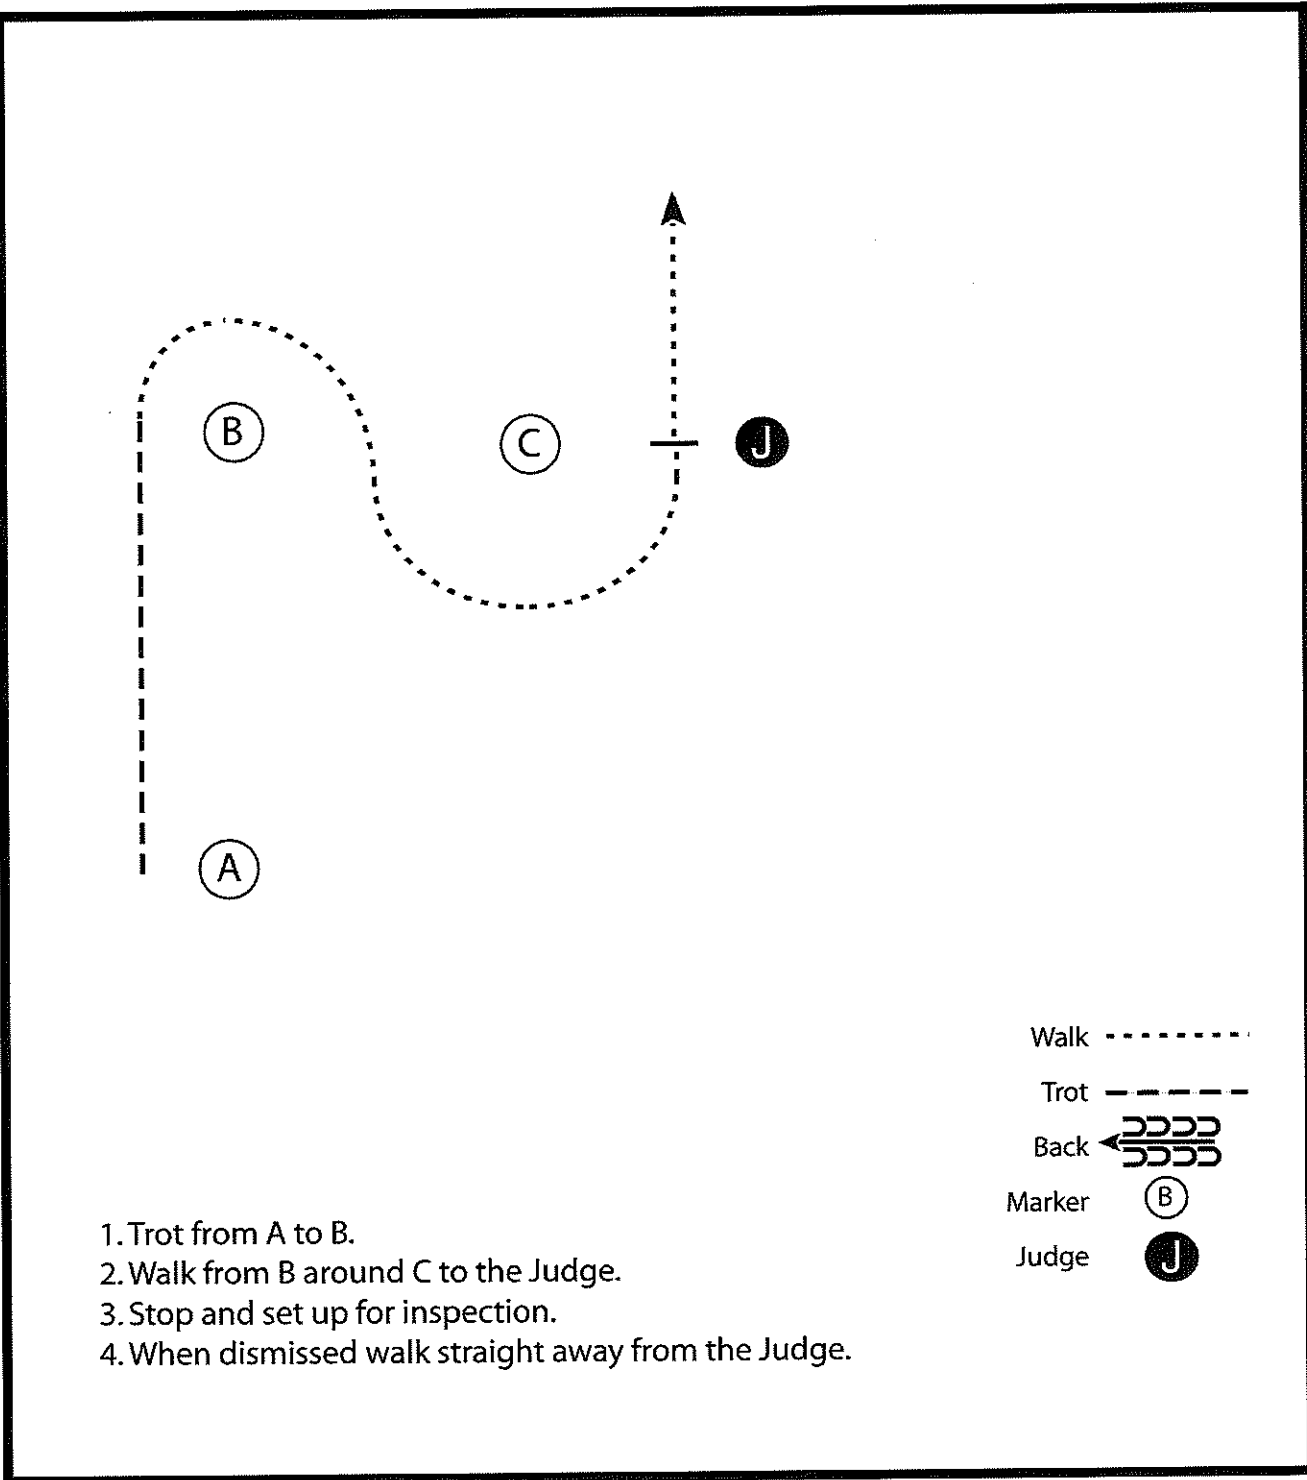

Mini Showmanship

w w w . H o r s e S h o w P a t t e r n s . c o m

w w w . H o r s e S h o w P a t t e r n s . c o m

1. Trot from A to B.
2. Walk from B around C to the Judge.
3. Stop and set up for inspection.
4. When dismissed walk straight away from the Judge.

Walk
Trot - - - - -
Back ← 
Marker (B)
Judge (J)

[S/1-13]

Pattern Provided by:
David Birt