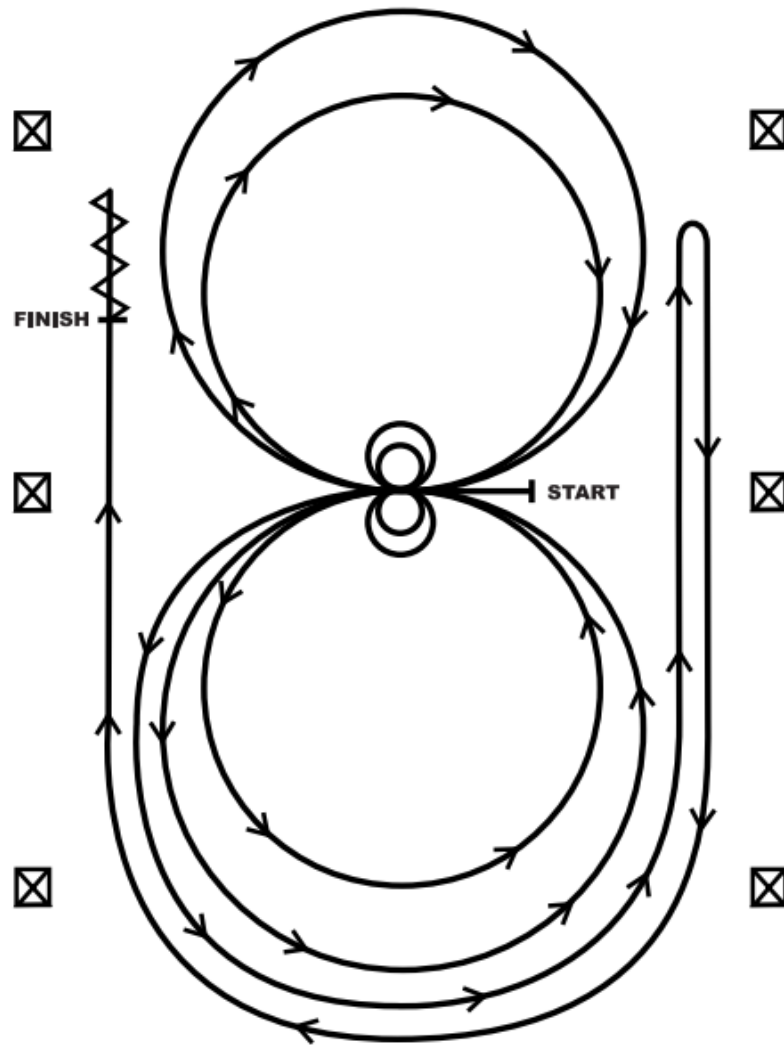

Elementary Reining

Horses may walk or jog to the center of the arena. Horses must walk or stop prior to starting the pattern. Beginning at the center of the arena facing the left wall or fence.

1. Beginning on the left lead, complete two circles to the left. Stop at the center of the arena. Hesitate.
2. Complete two spins to the left. Hesitate.
3. Beginning on the right lead complete two circles to the right. Stop at the center of the arena. Hesitate.
4. Complete two spins to the right. Hesitate.
5. Beginning on the left lead, go around the end of the arena, run down the right side of the arena past center marker, stop and roll back right.
6. Continue around the end of the arena to run down the left side of the arena past the center marker. Stop. Back up. Hesitate to demonstrate completion of the pattern.