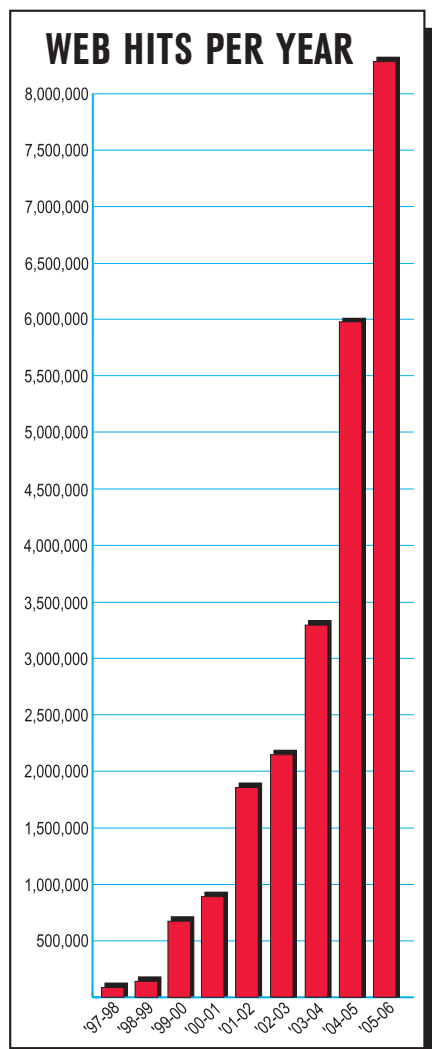

From NU to You

University of Nebraska–Lincoln Extension accomplishes the University’s land-grant mission by extending reliable, research-based information to the public for use in everyday life.

Extension utilizes multiple delivery methods to impact people in Lancaster County and beyond, 24 hours a day.

University of Nebraska-Lincoln Extension in Lancaster County

Plant and Pest Diagnostic Services

Throughout the year, Lancaster County residents bring sick plant parts and an assortment of insects, pests and wildlife “signs” to the UNL Extension in Lancaster County office. A free service, extension horticulturists or entomologists identify insects, weeds and diseases in or around the home and garden, and make recommendations about the best way to help manage these problems.

Web Site Received 8+ Million Hits Last Year

University of Nebraska-Lincoln Extension in Lancaster County’s Web site, <http://lancaster.unl.edu>, contains thousands of pages of content — featuring extensive resources, educational publications, a searchable database, Egg Cam, movie clips, quizzes, Master Gardener Diagnostic Center, outstanding photos and much more. The site is updated daily.

Visited by an average of 340,000 unique sites* each month, the Web site received 8,267,403 hits (accesses) last year! UNL Extension in Lancaster County’s Web site’s resources are frequently featured near the top of many search engine results. Not only do Lancaster County residents, Nebraskans and Americans utilize the site, the site also has Web users from nearly 150 countries monthly.