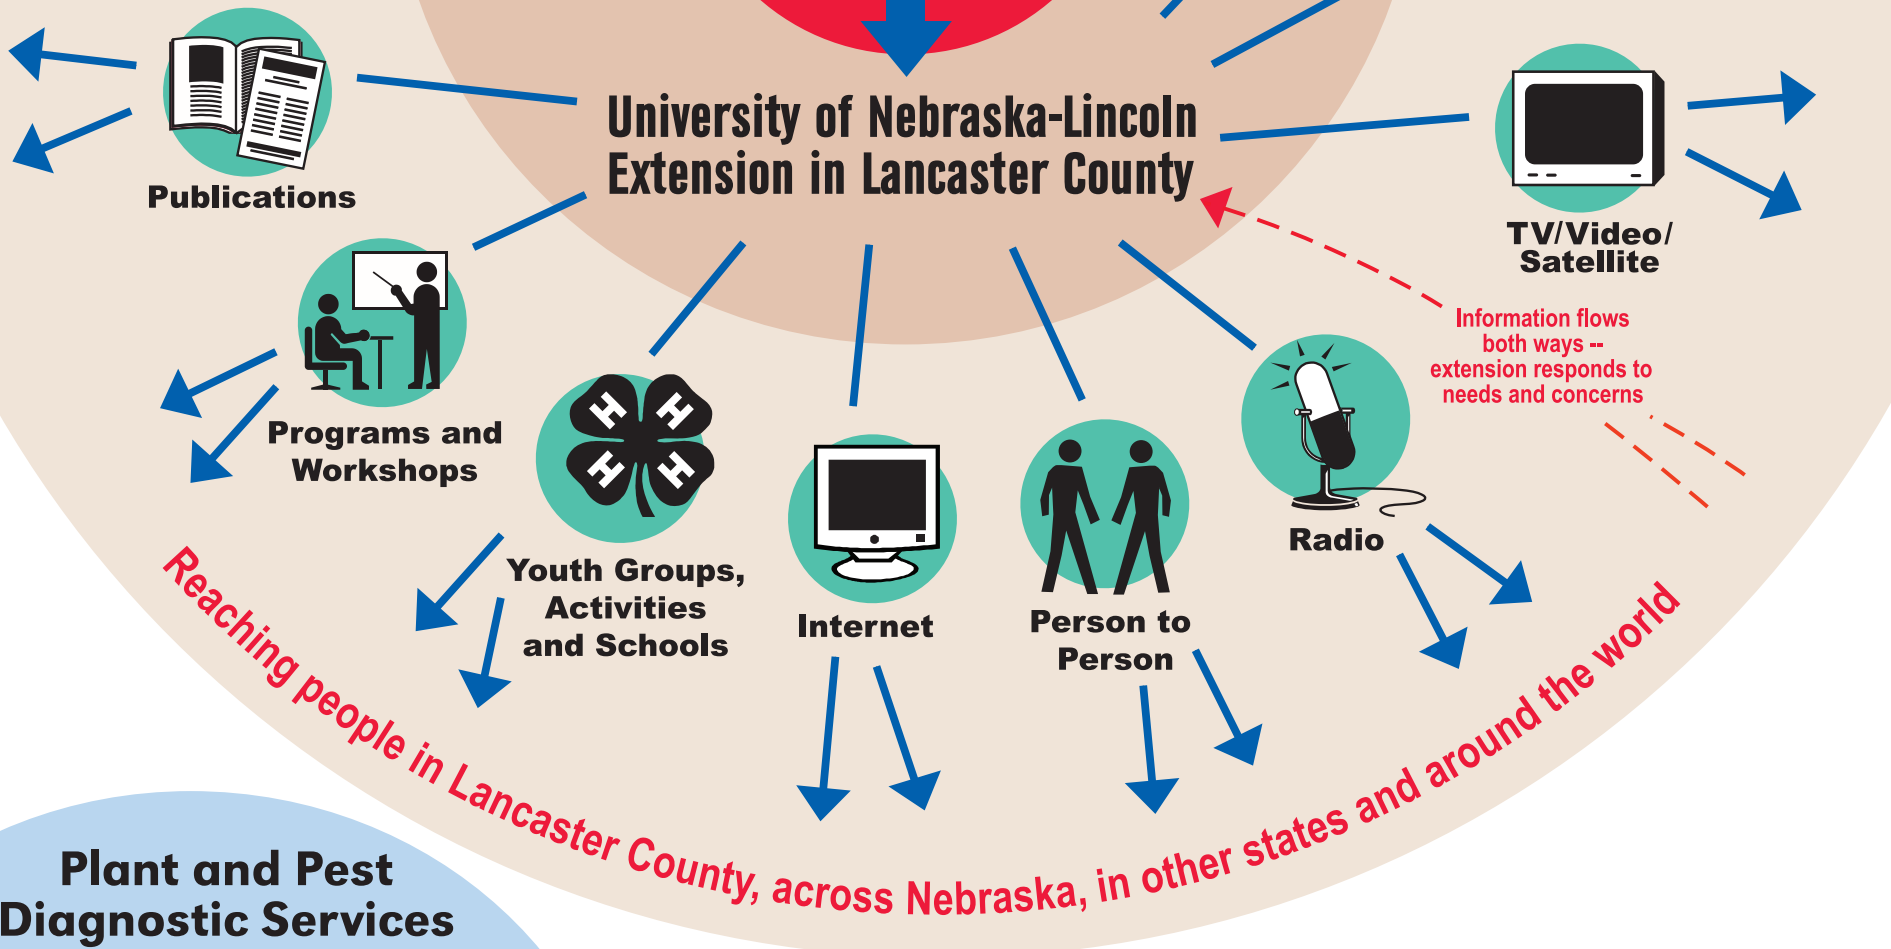

From NU to You

University of Nebraska–Lincoln Extension accomplishes the University’s land-grant mission by extending reliable, research-based information to the public for use in everyday life.

Extension utilizes multiple delivery methods to impact people in Lancaster County and beyond, 24 hours a day.

University of Nebraska-Lincoln Extension in Lancaster County

Plant and Pest Diagnostic Services

Throughout the year, Lancaster County residents bring sick plant parts and an assortment of insects, pests and wildlife “signs” to the UNL Extension in Lancaster County office. A free service, extension horticulturists or entomologists identify insects, weeds and diseases in or around the home and garden, and make recommendations about the best way to help manage these problems.

Extension Educator Don Janssen

Web Site Received 8+ Million Hits Last Year

University of Nebraska-Lincoln Extension in Lancaster County’s Web site, <http://lancaster.unl.edu>, contains thousands of pages of content — featuring extensive resources, educational publications, a searchable database, Egg Cam, movie clips, quizzes, Master Gardener Diagnostic Center, outstanding photos and much more. The site is updated daily.

Visited by an average of 340,000 unique sites* each month, the Web site received 8,267,403 hits (accesses) last year! UNL Extension in Lancaster County’s Web site’s resources are frequently featured near the top of many search engine results. Not only do Lancaster County residents, Nebraskans and Americans utilize the site, the site also has Web users from nearly 150 countries monthly.